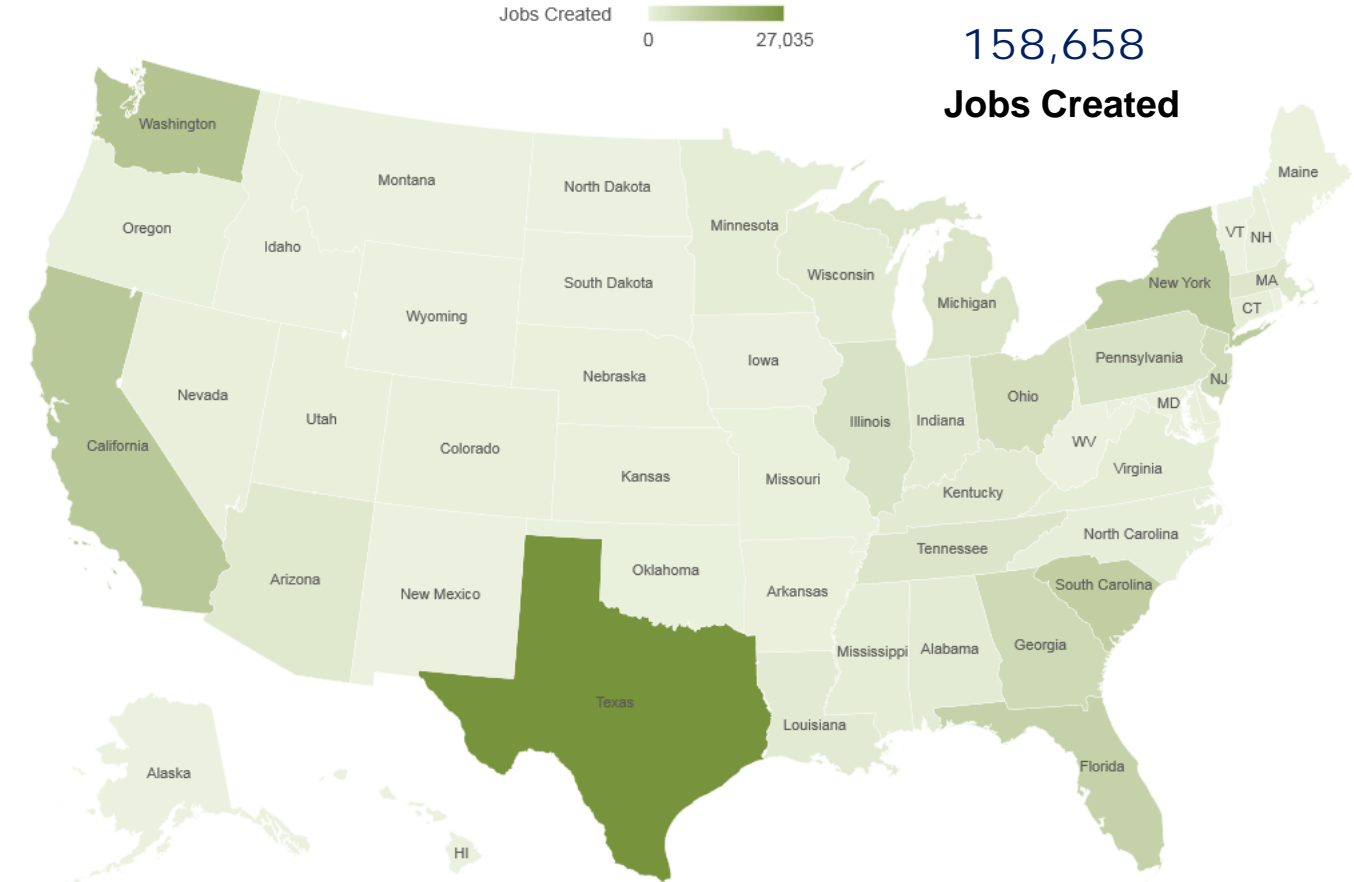

South Dakota 2018 Employment Driven by Export to the UAE

Positive U.S. Employment Driven by Exports to the UAE in 2018

F

71 Jobs out of 158,658 Total Jobs Created in the U.S. by the UAE

Employment Driven by South Dakota's Exports of Manufactured Goods to the UAE*	71	Other transportation equipment manufacturing	Computer and electronic product manufacturing	Chemical manufacturing	Fabricated metal product manufacturing	Machinery manufacturing
		1	37	2	2	1
		Electrical equipment and appliance manufacturing	Food, beverage, and tobacco product manufacturing	Miscellaneous manufacturing	Motor vehicle, body, trailer, and parts manufacturing	
		14	8	1	1	