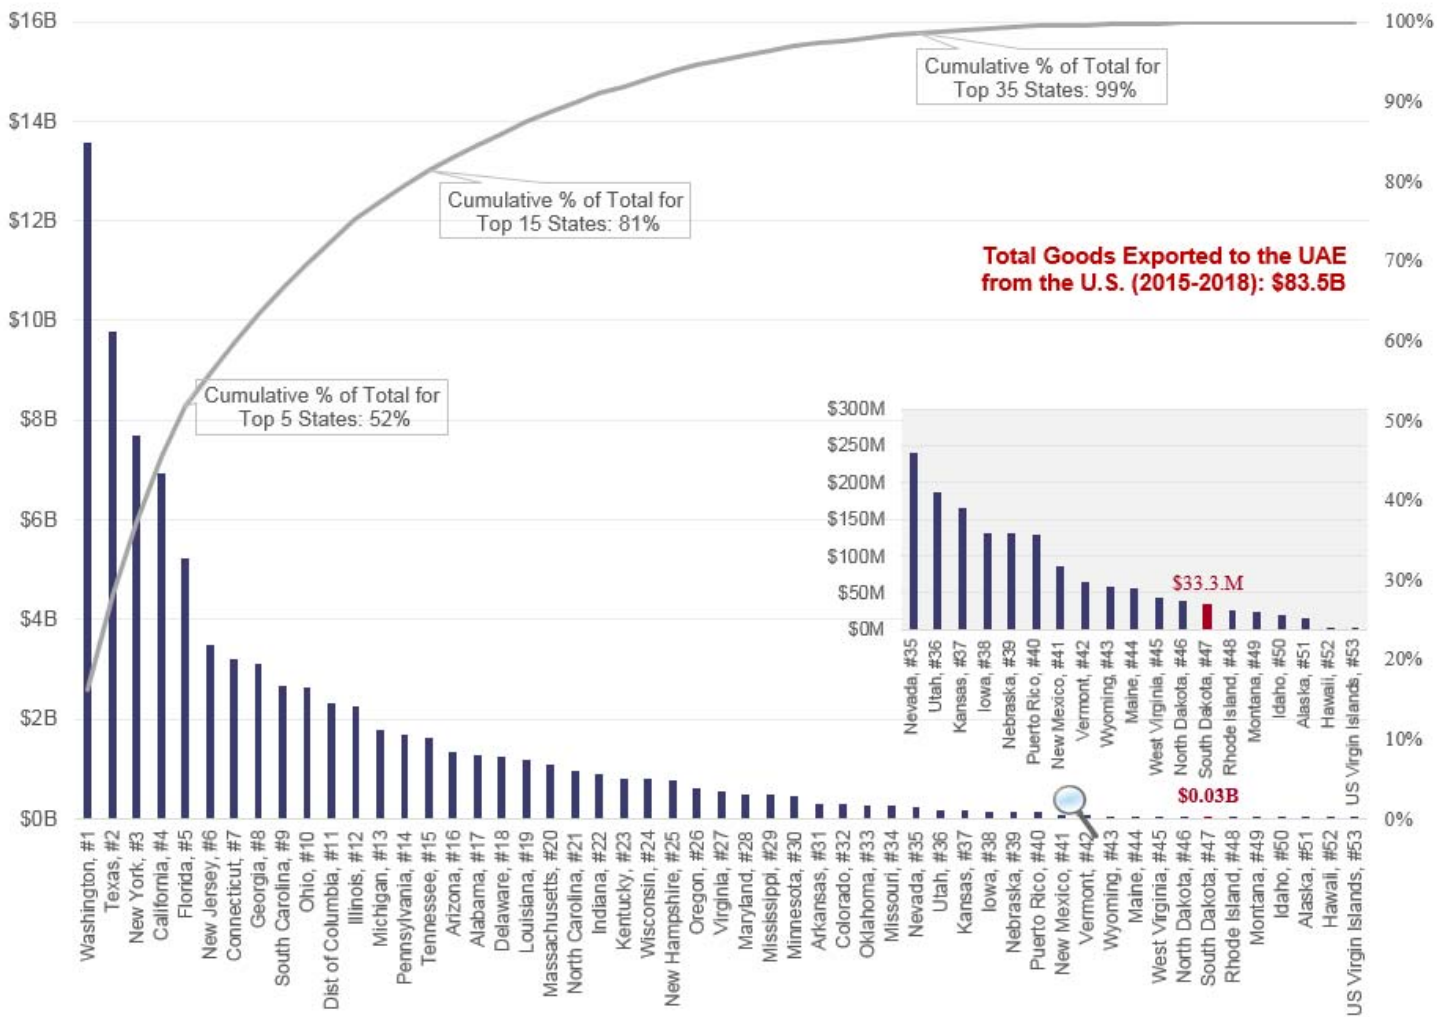

South Dakota Exports to the UAE

U.S. State Exports to the UAE for the Years 2015-2018

2015-2018 Exports to the UAE 
 \$0.00B \$13.55B

A 47th
Largest Exporting State

B \$33.3M
Four-Year Total Exports

C Computer and Electronic Product Manufacturing
Top Exporting Sector

D Computer and Electronic Product Manufacturing
Sector with Largest Increase in Exports Since 2017

E \$8.0M
Trade Surplus in 2018

F 71
Jobs Supported by Exports

South Dakota Exports to the UAE

A

South Dakota ranked 47th among U.S. states and territories with \$33.3M in goods exported to the UAE between 2015 and 2018

Exhibit I.1 | U.S. State Rankings of Exports to the UAE (\$ in Billions)

South Dakota Exports to the UAE

B

Total value of 2018 goods exported is second highest in last four years and % of total U.S. exports increased compared to 2016 and 2017

Exhibit I.2 | South Dakota Export Values and Percent of Total by Year

\$ in millions

Rank	State	2015	2016	2017	2018	Trend Line	2015-2018
	All U.S. States	\$22,596.4	\$22,030.6	\$19,631.8	\$19,214.3		\$83,473.1
47	South Dakota	0.065% \$14.7	0.019% \$4.1	0.029% \$5.7	0.046% \$8.8		0.040% \$33.3
1	Washington	14.2% \$3,211.2	18.9% \$4,157.6	20.9% \$4,104.7	10.8% \$2,081.1		16.2% \$13,554.6
5	Florida	6.8% \$1,534.4	6.8% \$1,487.5	6.3% \$1,244.7	4.9% \$949.4		6.2% \$5,216.0
10	Ohio	2.2% \$499.8	3.8% \$830.2	3.1% \$608.6	3.6% \$686.5		3.1% \$2,625.1
20	Massachusetts	0.7% \$150.0	0.7% \$161.8	1.5% \$285.1	2.6% \$493.1		1.3% \$1,090.0
30	Minnesota	0.5% \$113.2	0.4% \$94.1	0.6% \$108.9	0.7% \$136.5		0.5% \$452.7