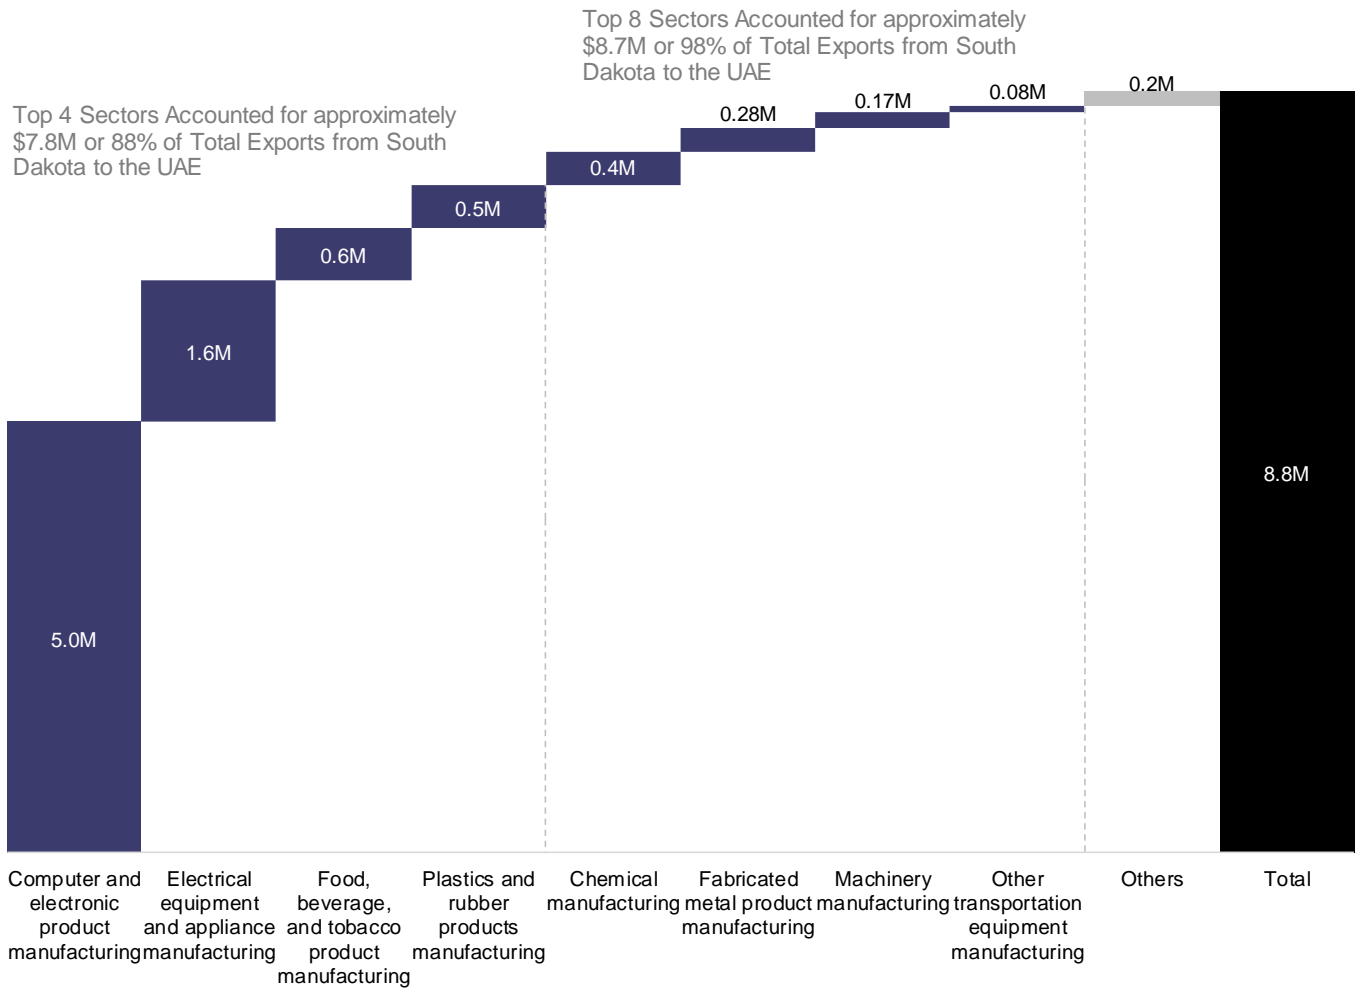

Exhibit I.1 | U.S. State Rankings of Exports to the UAE (\$ in Billions)

South Dakota Exports to the UAE

B

Total value of 2018 goods exported is second highest in last four years and % of total U.S. exports increased compared to 2016 and 2017

Exhibit I.2 | South Dakota Export Values and Percent of Total by Year

\$ in millions

Rank	State	2015	2016	2017	2018	Trend Line	2015-2018
	All U.S. States	\$22,596.4	\$22,030.6	\$19,631.8	\$19,214.3		\$83,473.1
47	South Dakota	0.065% \$14.7	0.019% \$4.1	0.029% \$5.7	0.046% \$8.8		0.040% \$33.3
1	Washington	14.2% \$3,211.2	18.9% \$4,157.6	20.9% \$4,104.7	10.8% \$2,081.1		16.2% \$13,554.6
5	Florida	6.8% \$1,534.4	6.8% \$1,487.5	6.3% \$1,244.7	4.9% \$949.4		6.2% \$5,216.0
10	Ohio	2.2% \$499.8	3.8% \$830.2	3.1% \$608.6	3.6% \$686.5		3.1% \$2,625.1
20	Massachusetts	0.7% \$150.0	0.7% \$161.8	1.5% \$285.1	2.6% \$493.1		1.3% \$1,090.0
30	Minnesota	0.5% \$113.2	0.4% \$94.1	0.6% \$108.9	0.7% \$136.5		0.5% \$452.7

South Dakota Exports to the UAE

In 2018, *Computer and Electronic Product Manufacturing* and *Electrical Equipment and Appliance Manufacturing* were the largest exporting sectors

Exhibit I.3 | South Dakota's Exporting Sectors in 2018