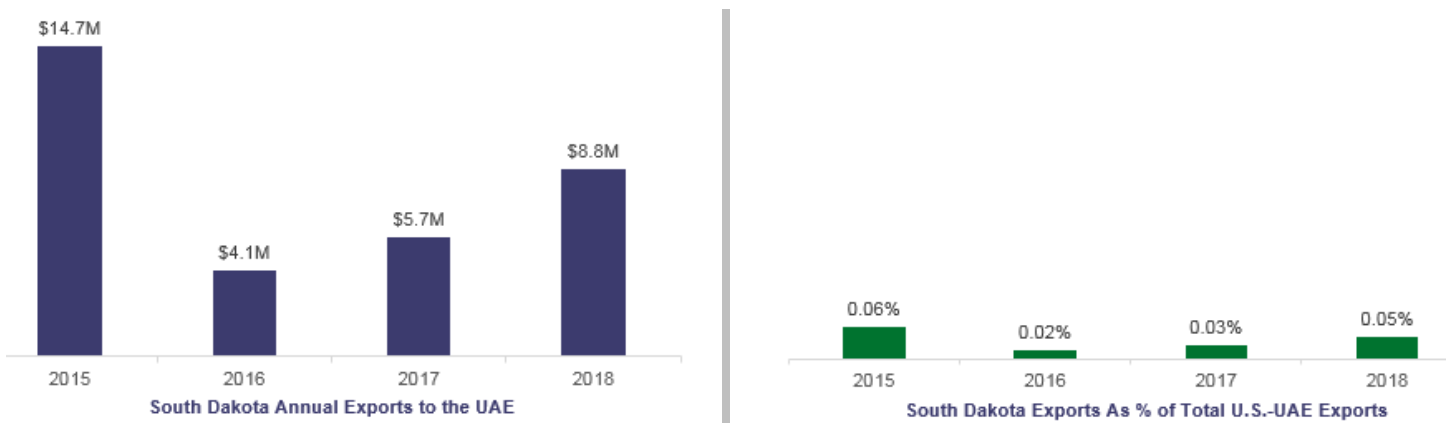

South Dakota Exports to the UAE

B

Total value of 2018 goods exported is second highest in last four years and % of total U.S. exports increased compared to 2016 and 2017

Exhibit I.2 | South Dakota Export Values and Percent of Total by Year

$ in millions

Rank	State	2015	2016	2017	2018	Trend Line	2015-2018
	All U.S. States	$22,596.4	$22,030.6	$19,631.8	$19,214.3		$83,473.1
47	South Dakota	0.065% $14.7	0.019% $4.1	0.029% $5.7	0.046% $8.8		0.040% $33.3
1	Washington	14.2% $3,211.2	18.9% $4,157.6	20.9% $4,104.7	10.8% $2,081.1		16.2% $13,554.6
5	Florida	6.8% $1,534.4	6.8% $1,487.5	6.3% $1,244.7	4.9% $949.4		6.2% $5,216.0
10	Ohio	2.2% $499.8	3.8% $830.2	3.1% $608.6	3.6% $686.5		3.1% $2,625.1
20	Massachusetts	0.7% $150.0	0.7% $161.8	1.5% $285.1	2.6% $493.1		1.3% $1,090.0
30	Minnesota	0.5% $113.2	0.4% $94.1	0.6% $108.9	0.7% $136.5		0.5% $452.7