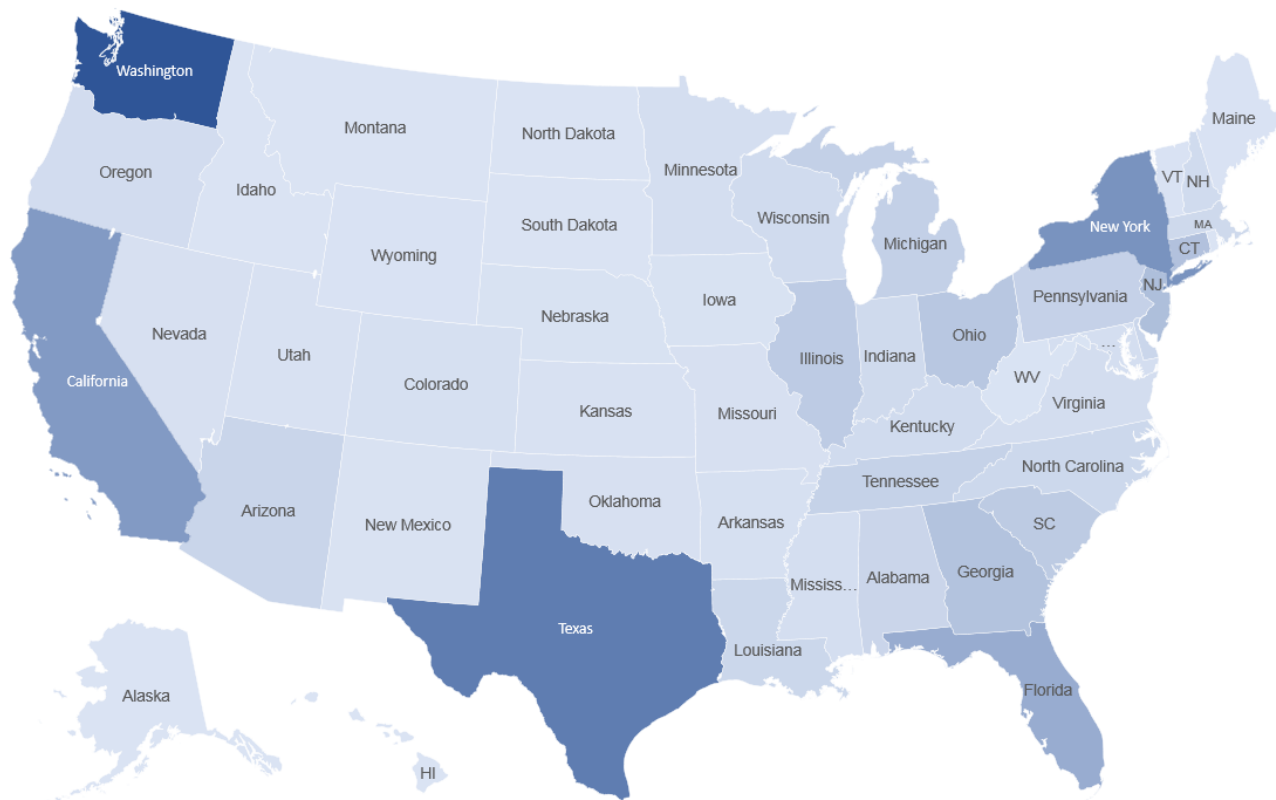

EMBASSY OF THE
UNITED ARAB EMIRATES
WASHINGTON, DC

WWW.UAE-EMBASSY.ORG

**UAE – U.S.
HISTORICAL TRADE RELATIONSHIPS**

SOUTH DAKOTA REPORT

2018 UPDATE

Table of Contents

Section	Contents	Page
I	US Exports to the UAE	3
II	UAE-Supported Employment	9
III	Appendices	10

South Dakota Exports to the UAE

U.S. State Exports to the UAE for the Years 2015-2018

2015-2018 Exports to the UAE 
 \$0.00B \$13.55B

A 47th
Largest Exporting State

B \$33.3M
Four-Year Total Exports

C Computer and Electronic Product Manufacturing
Top Exporting Sector

D Computer and Electronic Product Manufacturing
Sector with Largest Increase in Exports Since 2017

E \$8.0M
Trade Surplus in 2018

F 71
Jobs Supported by Exports

South Dakota Exports to the UAE

A

South Dakota ranked 47th among U.S. states and territories with \$33.3M in goods exported to the UAE between 2015 and 2018