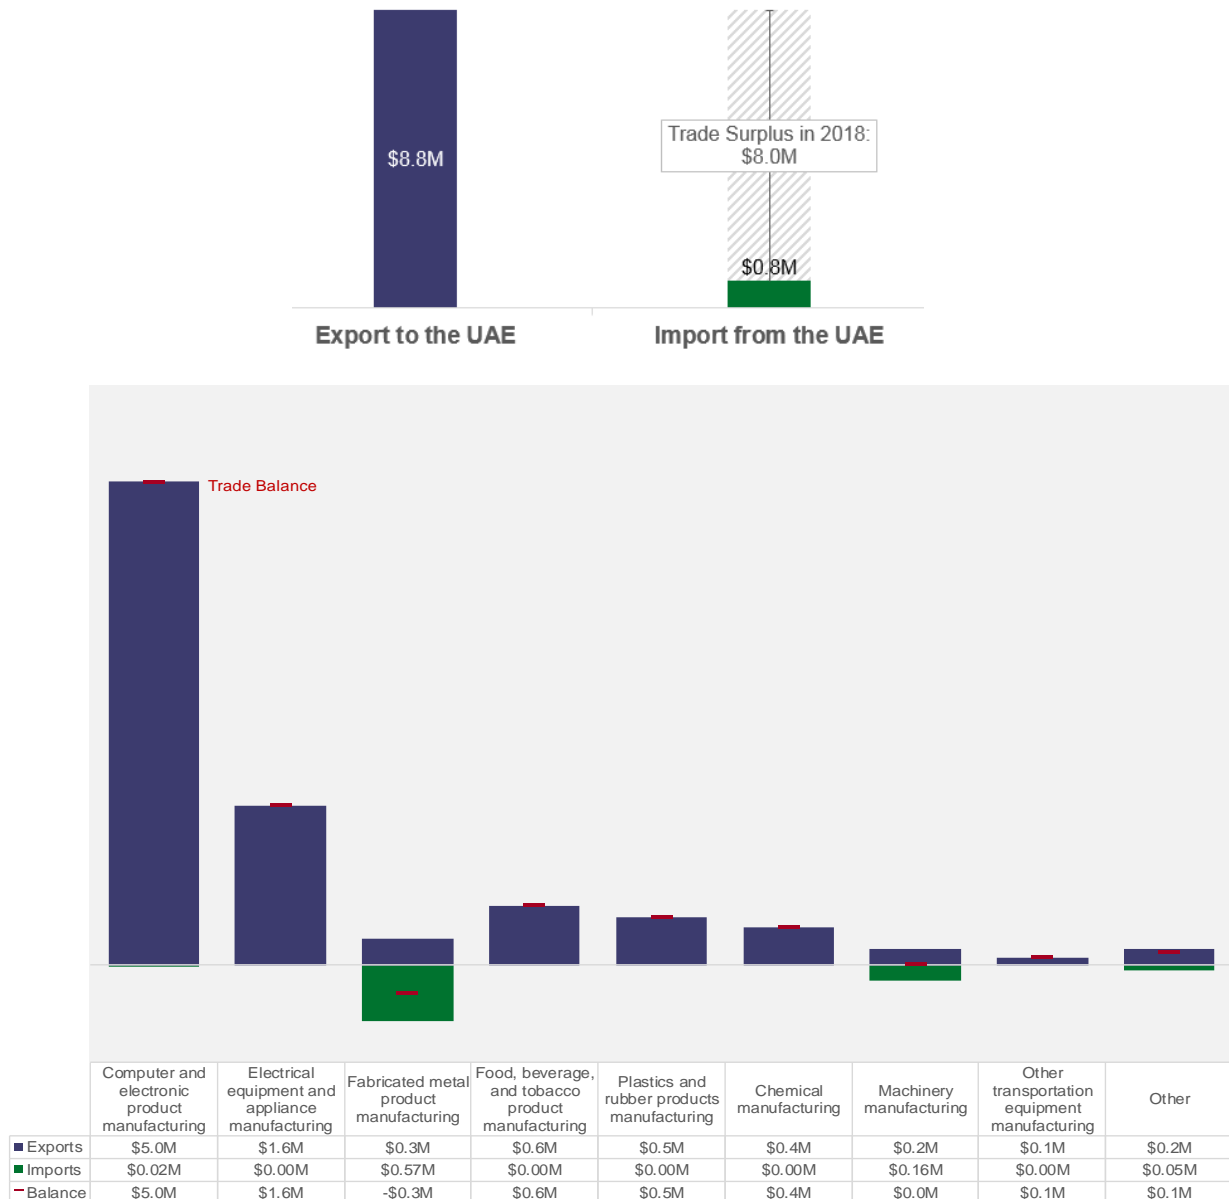

South Dakota Exports to the UAE

I

D

From 2017 to 2018, *Computer and Electronic Product Manufacturing* sector had the largest increase in exports. *Motor Vehicle, Body, Trailer and Parts Manufacturing* sector had the largest decrease

Exhibit I.4 | South Dakota's Exporting Sector Movements From 2017 to 2018

South Dakota Exports to the UAE

I

E South Dakota had a \$8.0M trade surplus with the UAE in 2018

Exhibit I.5 | South Dakota's Trade Surplus with the UAE by Sector

South Dakota 2018 Employment Driven by Export to the UAE

Positive U.S. Employment Driven by Exports to the UAE in 2018

F

71 Jobs out of 158,658 Total Jobs Created in the U.S. by the UAE

Employment Driven by South Dakota's Exports of Manufactured Goods to the UAE*	71	Other transportation equipment manufacturing	Computer and electronic product manufacturing	Chemical manufacturing	Fabricated metal product manufacturing	Machinery manufacturing
		1	37	2	2	1
		Electrical equipment and appliance manufacturing	Food, beverage, and tobacco product manufacturing	Miscellaneous manufacturing	Motor vehicle, body, trailer, and parts manufacturing	
		14	8	1	1	