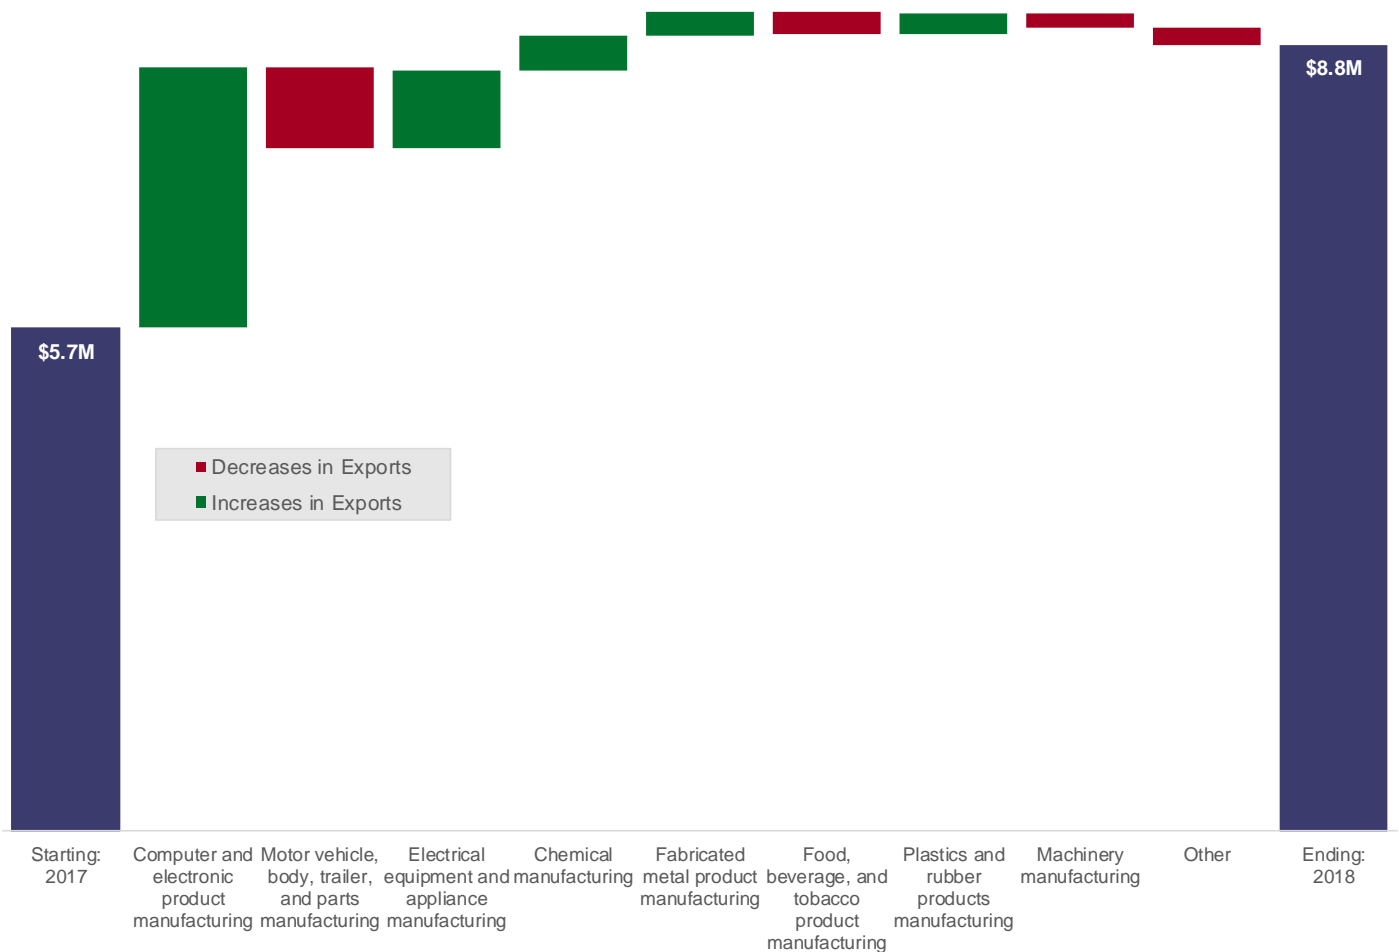

South Dakota Exports to the UAE

I

D

From 2017 to 2018, *Computer and Electronic Product Manufacturing* sector had the largest increase in exports. *Motor Vehicle, Body, Trailer and Parts Manufacturing* sector had the largest decrease

Exhibit I.4 | South Dakota's Exporting Sector Movements From 2017 to 2018